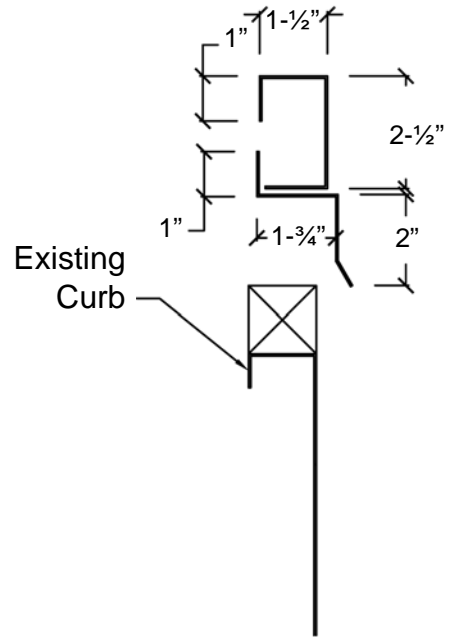

Imperial [IP] Dimensions
Metric (SI) In Parentheses

Air Specialties Express, 448 S. Main St., P. O. Box 930040, Verona, WI 53593-0040 Phone: (877)945-9175 Fax: (608)845-6504 www.airspecialties.com

Standard Construction:

20" and under = 18 gauge Galvanized Steel

20-1/2" through 30-1/2" = 16 gauge Galvanized Steel

Above 30-1/2" = 14 gauge Galvanized Steel

SECTION VIEW

Tag	Qty.	A	B	C	Fan Model