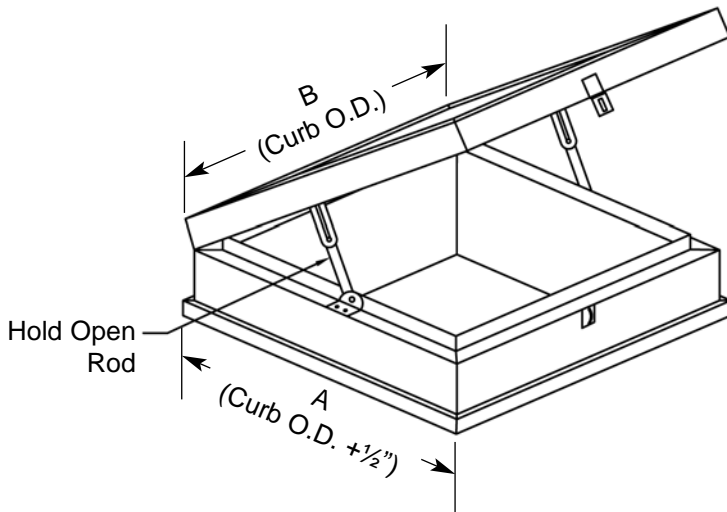

Imperial [IP] Dimensions
Metric (SI) In Parentheses

Air Specialties Express, 448 S. Main St., P. O. Box 930040, Verona, WI 53593-0040 Phone: (877)945-9175 Fax: (608)845-6504 www.airspecialties.com

Standard Construction:

20" and under = 18 gauge Galvanized Steel

20-1/2" through 30-1/2" = 16 gauge Galvanized Steel

Above 30-1/2" = 14 gauge Galvanized Steel

SECTION VIEW

Tag	Qty.	A	B	C	Fan Model