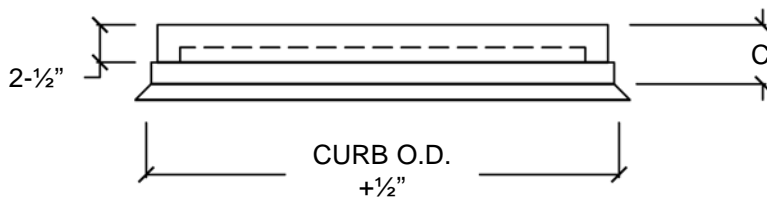

Imperial [IP] Dimensions
Metric (SI) In Parentheses

Air Specialties Express, 448 S. Main St., P. O. Box 930040, Verona, WI 53593-0040 Phone: (877)945-9175 Fax: (608)845-6504 www.airspecialties.com

Standard Construction:

20" and under = 18 gauge Galvanized Steel

20-1/2" through 30-1/2" = 16 gauge Galvanized Steel

Above 30-1/2" = 14 gauge Galvanized Steel

SECTION VIEW

Tag	Qty.	A	B	C	Fan Model