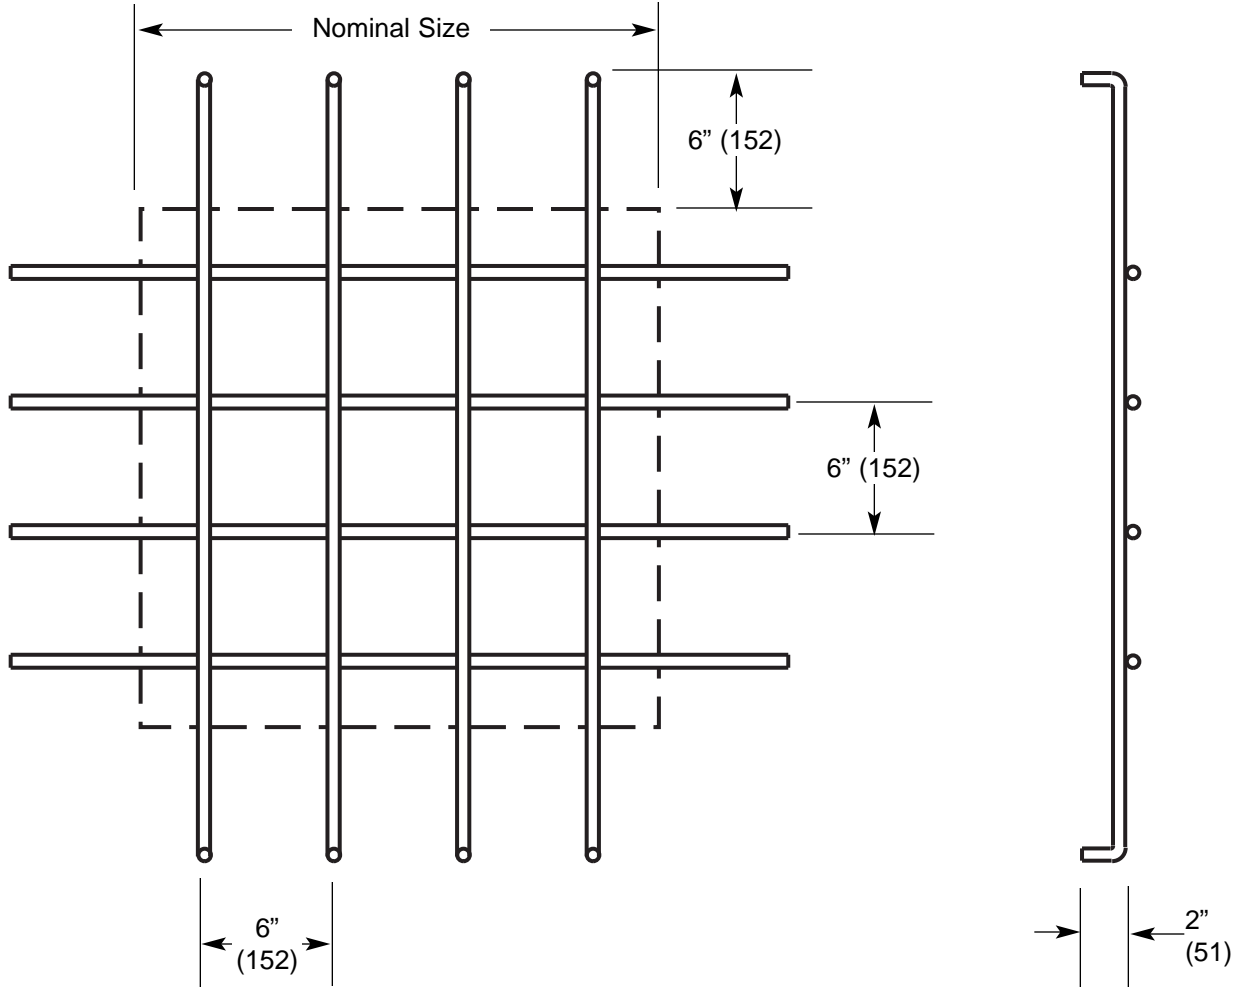

Imperial [IP] Dimensions
Metric (SI) in Parentheses

Air Specialties Express, 448 S. Main St., P. O. Box 930040, Verona, WI 53593-0040 Phone: (877)945-9175 Fax: (608)845-6504 www.airspecialties.com

Construction Notes:

1. Vertical Bars are 1/2" (13) diameter hot rolled steel, placed on 6" (152) centers.
2. Horizontal Bars are 1/2" (13) diameter hot rolled steel, placed on 6" (152) centers.
3. Bars are welded at all contact points.
4. Finish is electrocoat acrylic baked enamel.
5. Standard color is #11 Bright White.

Other Notes:

1. Metric dimensions are given in millimeters.
2. This is designed to be cast in place in concrete wall.