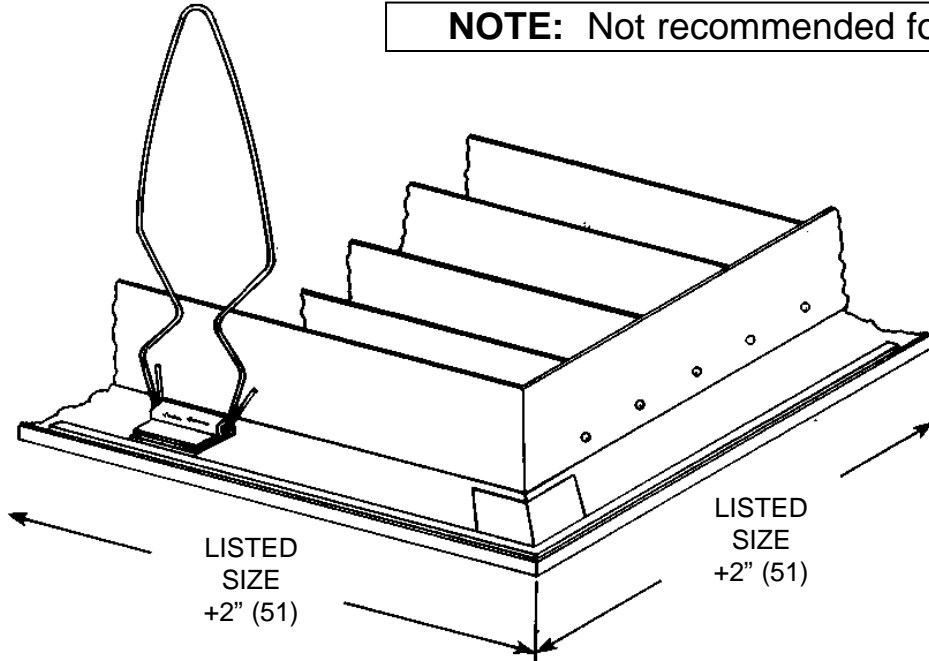

Imperial [IP] Dimensions  
Metric (SI) in Parentheses

Air Specialties Express, 448 S. Main St., P. O. Box 930040, Verona, WI 53593-0040 Phone: (877)945-9175 Fax: (608)845-6504 www.airspecialties.com

**NOTE: Not recommended for ceiling application.**