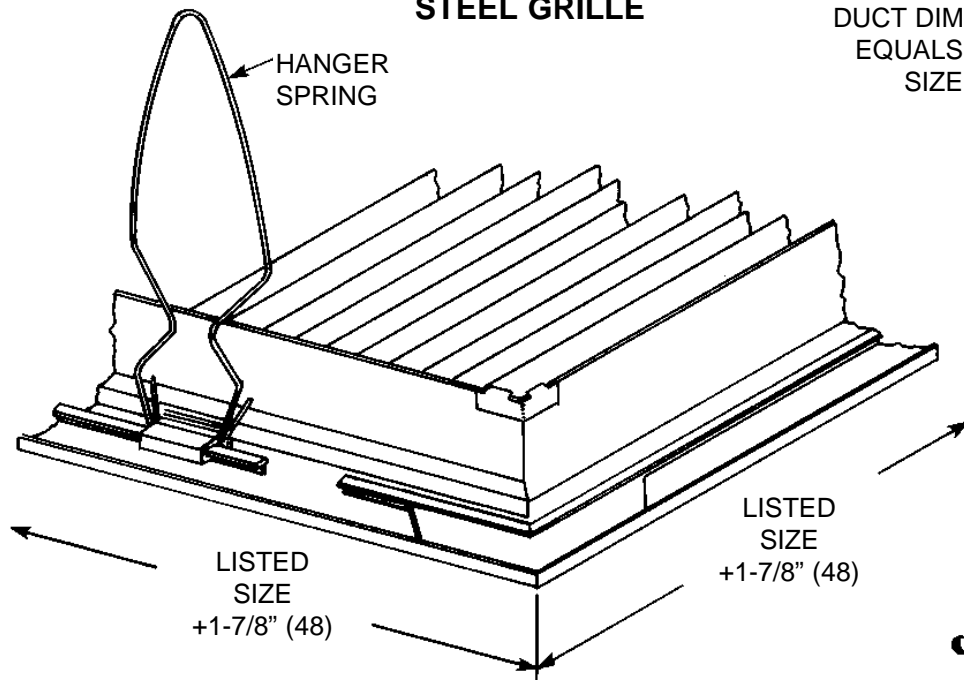

ALUMINUM GRILLE