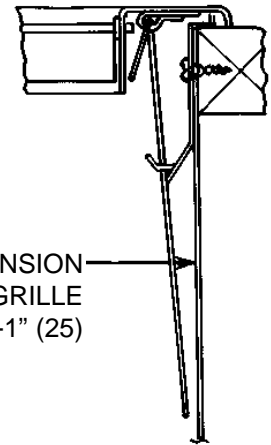

ALUMINUM GRILLE