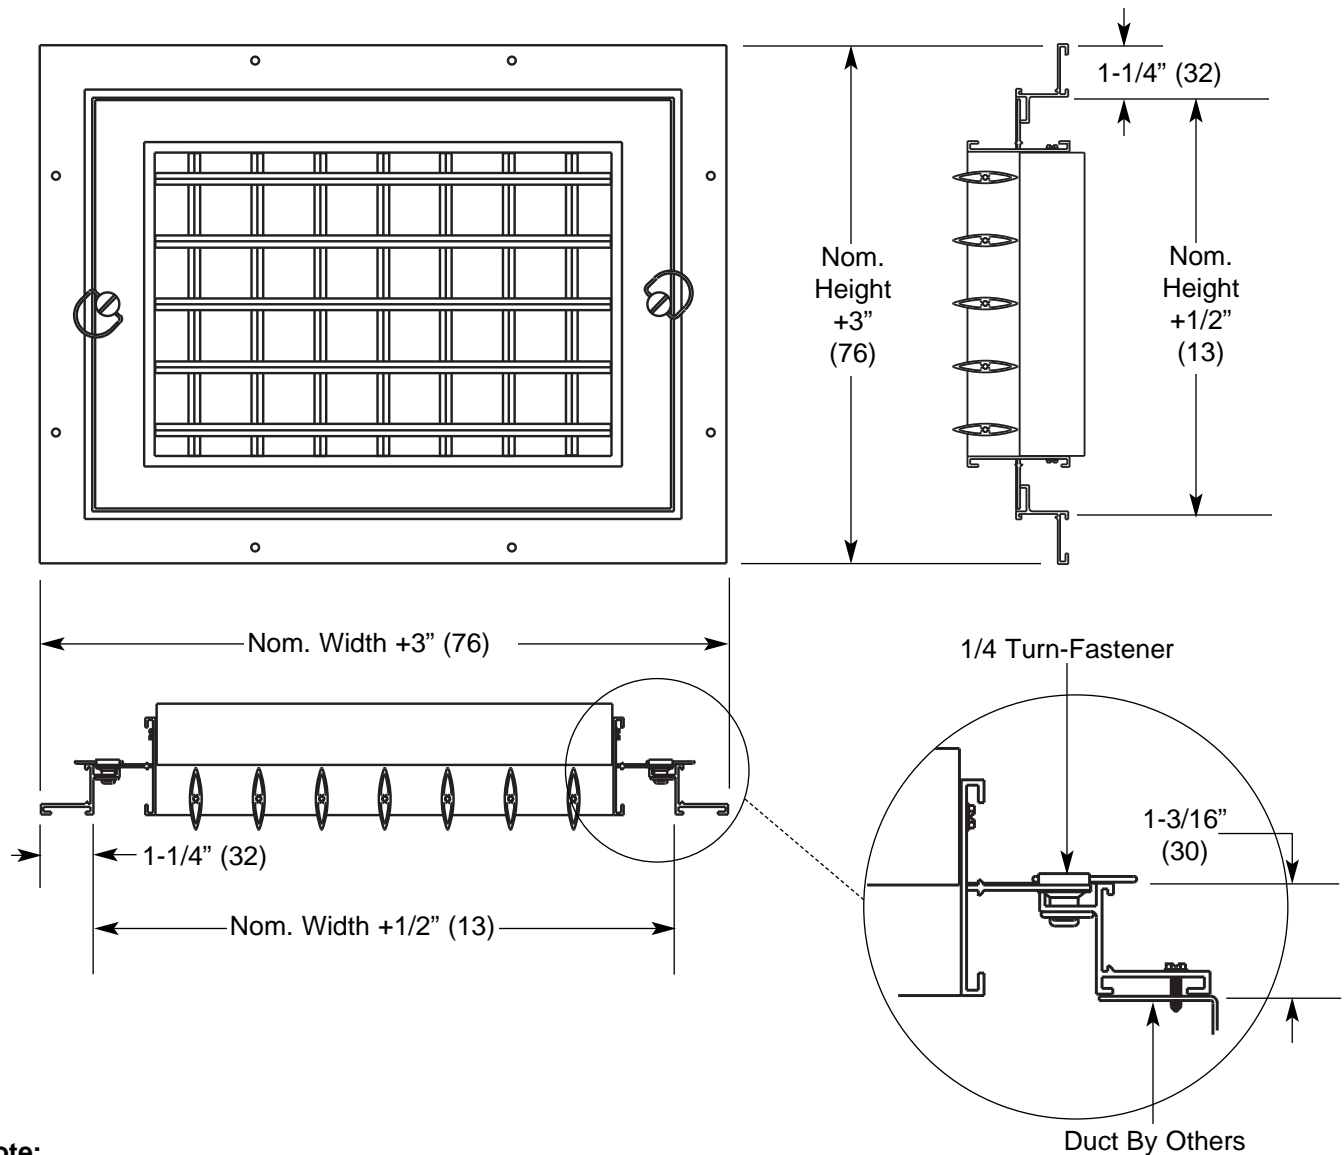

Imperial [IP] Dimensions
Metric (SI) In Parentheses

Air Specialties Express, 448 S. Main St., P. O. Box 930040, Verona, WI 53593-0040 Phone: (877)945-9175 Fax: (608)845-6504 www.airspecialties.com

Note:

1. Construction is all extruded aluminum.
2. The standard finish is mill finish. Other finishes are available upon request.
3. The grille is held in place by quarter-turn fasteners, which have D-ring handles on them.
4. This option is only available on grille model RBG.
5. The grille is reversible by removing it, flipping it over and reinstalling it.
6. Metric dimensions shown are in millimeters.