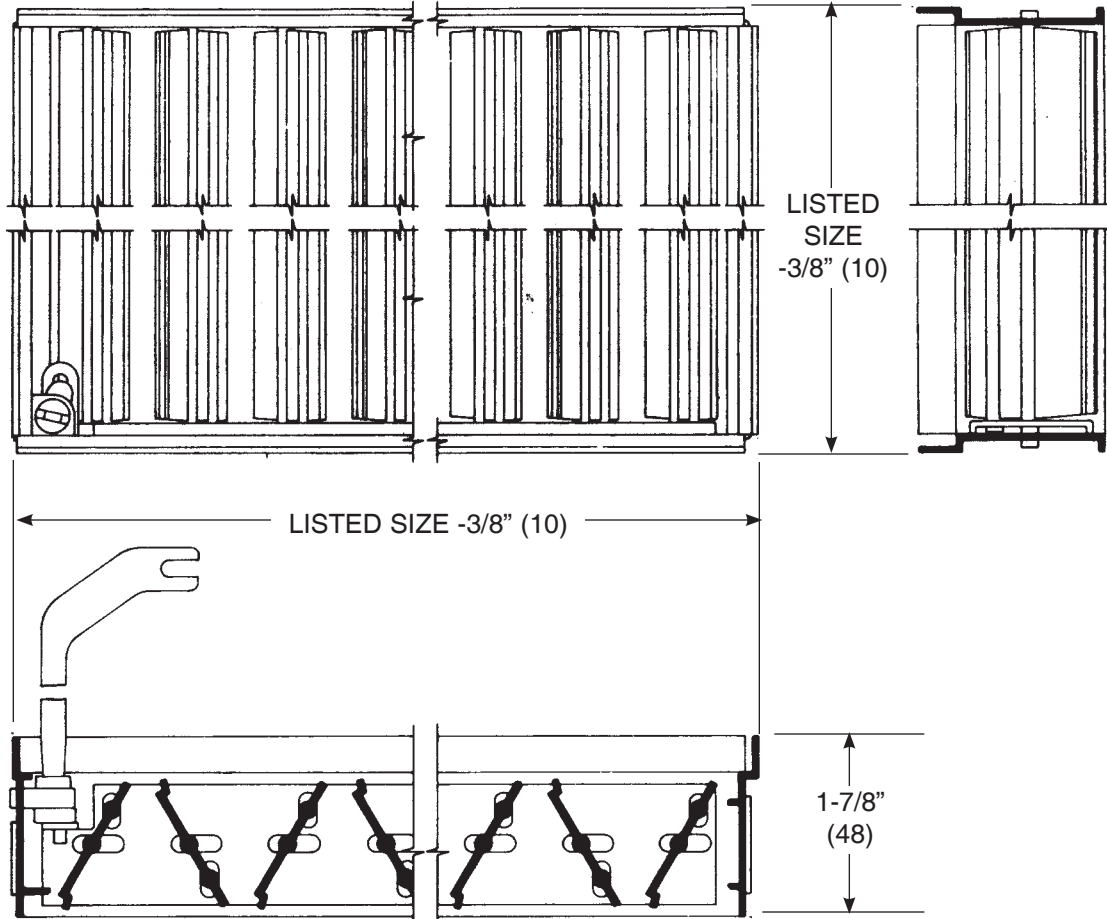

Imperial [IP] Dimensions
Metric (SI) in Parentheses

Air Specialties Express, 448 S. Main St., P. O. Box 930040, Verona, WI 53593-0040 Phone: (877)945-9175 Fax: (608)845-6504 www.airspecialties.com

NOTES:

1. Model RXFAS blades parallel to short dimension.
2. Model RXFAL blades parallel to long dimension.
3. Removable key operator on damper.
4. Mill finish is standard.