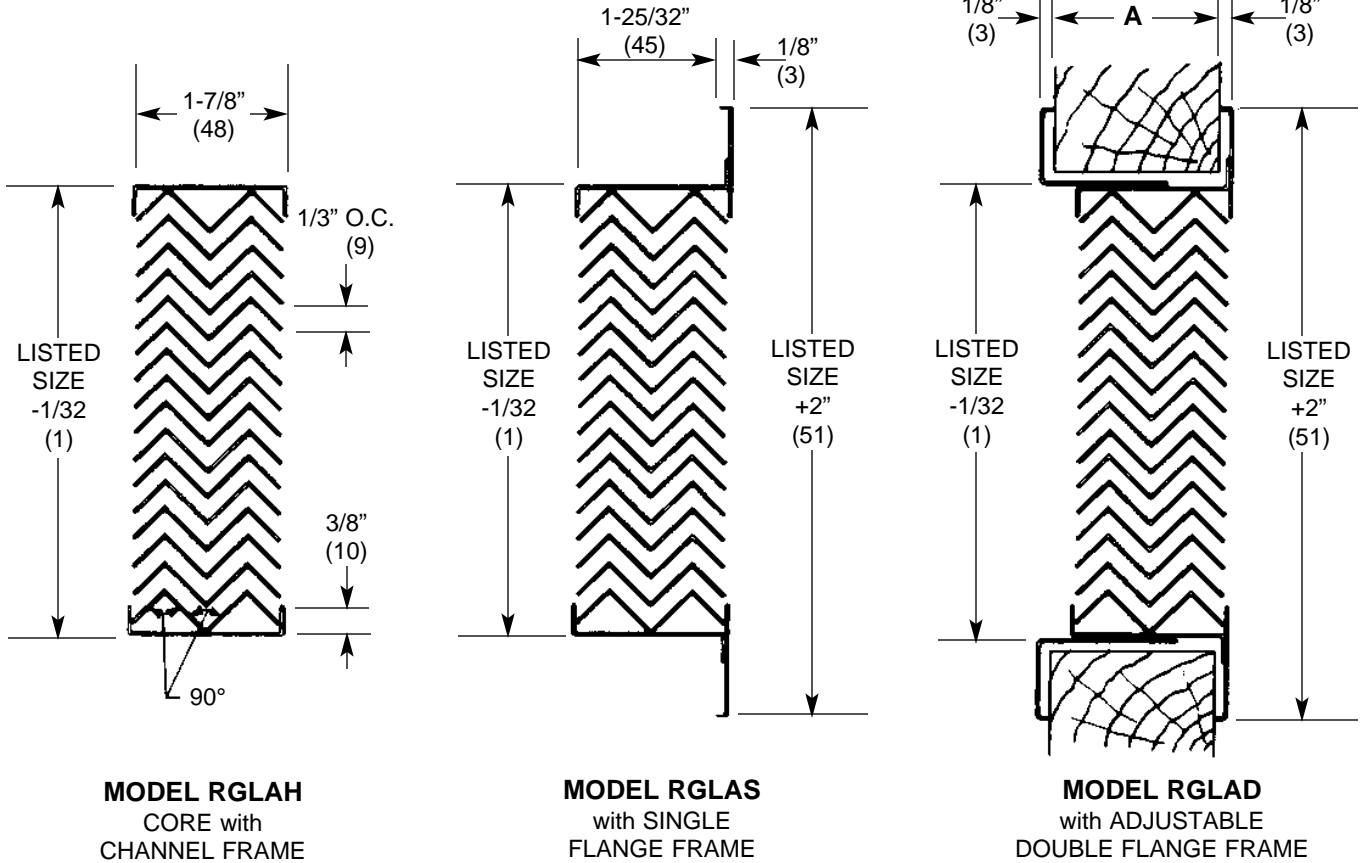

Imperial [IP] Dimensions
Metric (SI) in Parentheses

Air Specialties Express, 448 S. Main St., P. O. Box 930040, Verona, WI 53593-0040 Phone: (877)945-9175 Fax: (608)845-6504 www.airspecialties.com

NOTES:

1. Free area approximately 60%.
2. Over 30" (762) wide reinforced with vertical mullion strips.
3. Steel construction with aluminum blades.
4. Frame is 20 gauge steel - blades .040 aluminum.
5. Finish is flat black only.

A Minumum	A Maximum
1-3/4" (45)	3" (76)