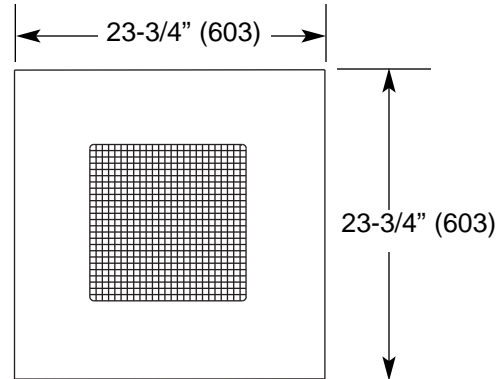

Imperial [IP] Dimensions
SI (Metric) In Parentheses

Air Specialties Express, 448 S. Main St., P. O. Box 930040, Verona, WI 53593-0040 Phone: (877)945-9175 Fax: (608)845-6504 www.airspecialties.com

Panel Option 12

Used on 12" x 12" units to fit 12" x 24" T-bar

Note:

1. These options are used only when the nominal face size is smaller than the nominal grid size.
2. Unit height is unchanged from standard when this option is used.
3. Panel construction will be the same as the frame material of the base unit.

Panel Option 22

Used on 12" x 12" units to fit 24" x 24" T-bar

Panel Option 24

Used on 12" x 12" units to fit 24" x 48" T-bar

Used on 24" x 24" units to fit 24" x 48" T-bar