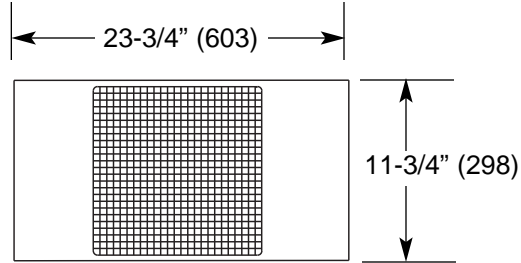

Imperial [IP] Dimensions
SI (Metric) In Parentheses

Air Specialties Express, 448 S. Main St., P. O. Box 930040, Verona, WI 53593-0040 Phone: (877)945-9175 Fax: (608)845-6504 www.airspecialties.com

Panel Option 12

Used on 12" x 12" units to fit 12" x 24" T-bar

Note:

1. These options are used only when the nominal face size is smaller than the nominal grid size.
2. Unit height is unchanged from standard when this option is used.
3. Panel construction will be the same as the frame material of the base unit.

Panel Option 22

Used on 12" x 12" units to fit 24" x 24" T-bar

Panel Option 24

Used on 12" x 12" units to fit 24" x 48" T-bar

Used on 24" x 24" units to fit 24" x 48" T-bar