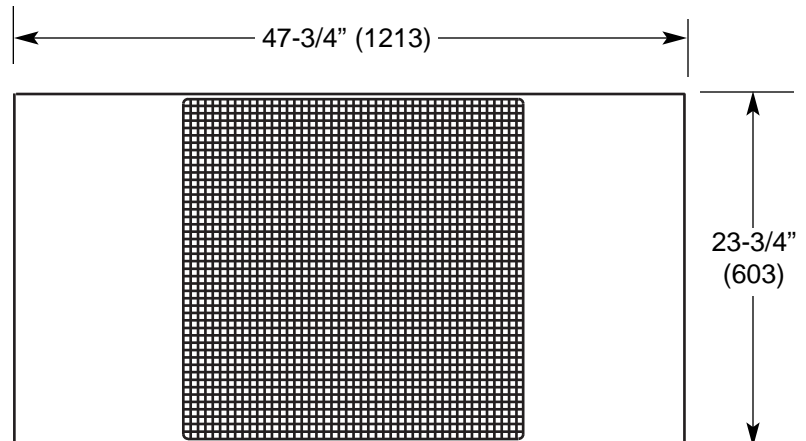

Imperial [IP] Dimensions
SI (Metric) In Parentheses

Air Specialties Express, 448 S. Main St., P. O. Box 930040, Verona, WI 53593-0040 Phone: (877)945-9175 Fax: (608)845-6504 www.airspecialties.com

Panel Option 12

Used on 12" x 12" units to fit 12" x 24" T-bar

Note:

1. These options are used only when the nominal face size is smaller than the nominal grid size.
2. Unit height is unchanged from standard when this option is used.
3. Panel construction will be the same as the frame material of the base unit.

Panel Option 22

Used on 12" x 12" units to fit 24" x 24" T-bar

Panel Option 24

Used on 12" x 12" units to fit 24" x 48" T-bar

Used on 24" x 24" units to fit 24" x 48" T-bar