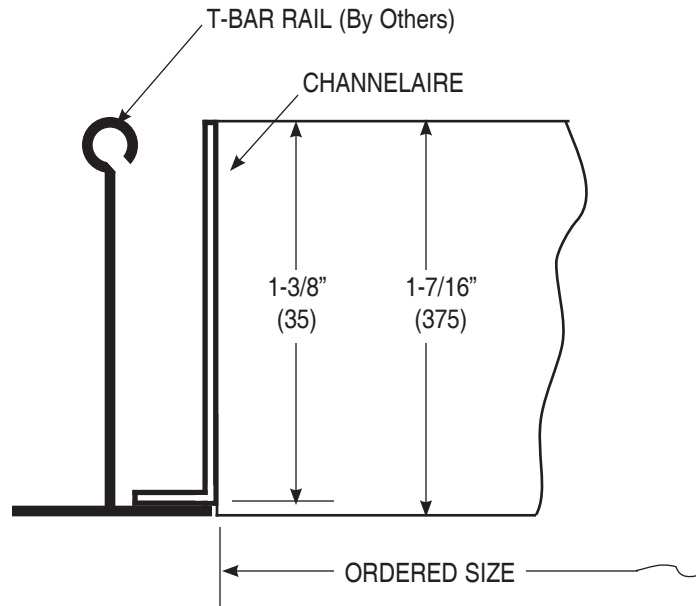

**Channelaire Extruded Alum. Slot Type Diffuser  
With End Cap For 15/16" T-bar Mounting**

Imperial [IP] Dimensions  
Metric (SI) in Parentheses

Air Specialties Express, 448 S. Main St., P. O. Box 930040, Verona, WI 53593-0040 Phone: (877)945-9175 Fax: (608)845-6504 www.airspecialties.com

**EXTERIOR FACE**

**Notes:**

1. Maximum ordered size for one piece construction is 72" (1829).
2. Available in all frame styles and slot widths.
3. Ordered size of Channelaire is 1" (25) shorter than ceiling grid centers.  
(Example: For T-bars on 48" (1219) centers, order 47" (1194) long diffuser).

**CROSS SECTION  
MOUNTING DETAILS**