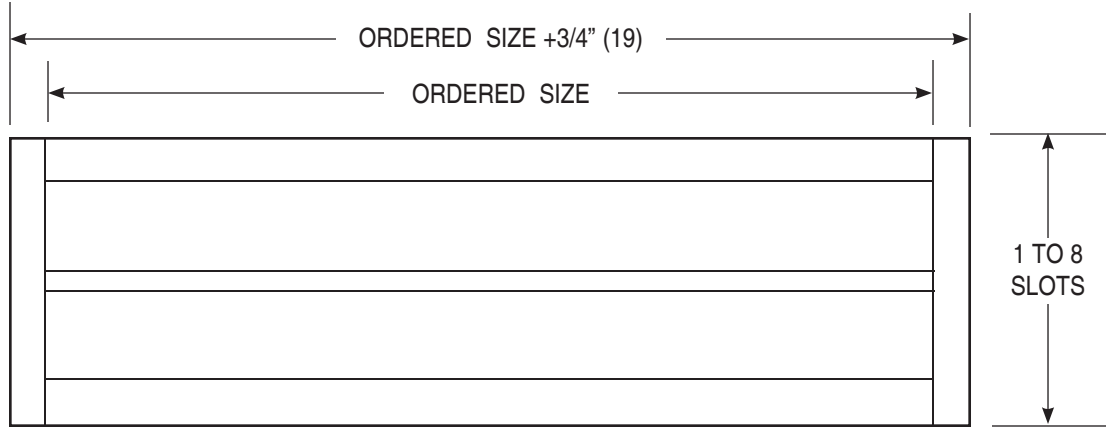

**Channelaire Extruded Alum. Slot Type Diffuser  
With End Cap For 15/16" T-bar Mounting**

Imperial [IP] Dimensions  
Metric (SI) in Parentheses

Air Specialties Express, 448 S. Main St., P. O. Box 930040, Verona, WI 53593-0040 Phone: (877)945-9175 Fax: (608)845-6504 www.airspecialties.com

**EXTERIOR FACE**

**Notes:**

1. Maximum ordered size for one piece construction is 72" (1829).
2. Available in all frame styles and slot widths.
3. Ordered size of Channelaire is 1" (25) shorter than ceiling grid centers.  
(Example: For T-bars on 48" (1219) centers, order 47" (1194) long diffuser).

**CROSS SECTION  
MOUNTING DETAILS**