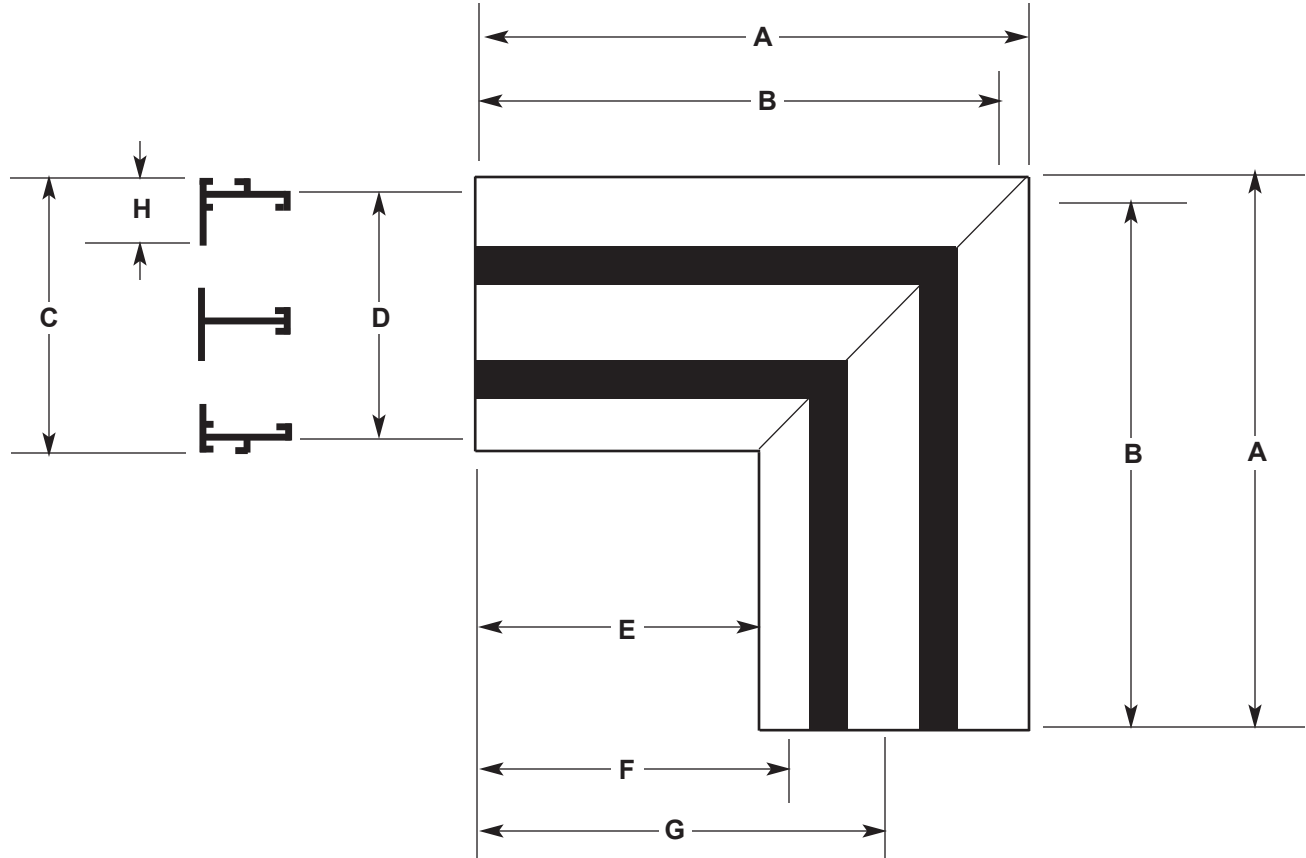

Imperial [IP] Dimensions
Metric (SI) in Parentheses

CHANNELAIRE EXTRUDED ALUMINUM SLOT TYPE DIFFUSER
90° MITERED CORNER, 13/16" (21) BORDER, 1/2" (13) SLOT

Air Specialties Express, 448 S. Main St., P. O. Box 930040, Verona, WI 53593-0040 Phone: (877)945-9175 Fax: (608)845-6470 www.airspecialties.com

| DIMENSIONS LISTED IN INCHES (Millimeters) | | | | | | | | | |
|---|-----------------|-----------------|-----------------|-----------------|-----------------|-----------------|-----------------|-----------------|-----------------|
| DIM. | Description | NUMBER OF SLOTS | | | | | | | |
| | | 1 | 2 | 3 | 4 | 5 | 6 | 7 | 8 |
| A | Outside Flange | 13-5/8 (346) | 15 (381) | 16-1/4 (413) | 17-5/8 (448) | 18-7/8 (479) | 20-1/4 (514) | 21-1/2 (546) | 22-7/8 (581) |
| B | Outside Duct | 13-3/8 (340) | 14-3/4 (375) | 16 (406) | 17-3/8 (441) | 18-5/8 (473) | 20 (508) | 21-1/4 (340) | 22-5/8 (575) |
| C | Face Width | 2-1/8 (54) | 3-5/8 (92) | 4-3/4 (121) | 6 (152) | 7-3/8 (187) | 8-5/8 (219) | 10 (254) | 11 (259) |
| D | Duct Width | 1-5/8 (41) | 2-7/8 (73) | 4-4/14 (108) | 5-1/2 (140) | 6-7/8 (175) | 8-1/8 (206) | 9-1/2 (241) | 10-3/4 (273) |
| E | Inside Flange | 11-1/2 (292) | 11-1/2 (292) | 11-1/2 (292) | 11-1/2 (292) | 11-1/2 (292) | 11-1/2 (292) | 11-1/2 (292) | 11-1/2 (292) |
| F | Inside Duct | 12 (305) | 12 (305) | 12 (305) | 12 (305) | 12 (305) | 12 (305) | 12 (305) | 12 (305) |
| G | Center Line | 12-5/8 (321) | 13-1/4 (337) | 13-7/8 (352) | 14-5/8 (372) | 15-1/4 (387) | 15-7/8 (403) | 16-1/2 (419) | 17-1/4 (438) |
| H | Half Face Width | 1-1/16 (27) | 1-13/16 (46) | 2-3/8 (60) | 3 (76) | 3-11/16 (94) | 4-5/16 (110) | 5 (127) | 5-5/8 (143) |