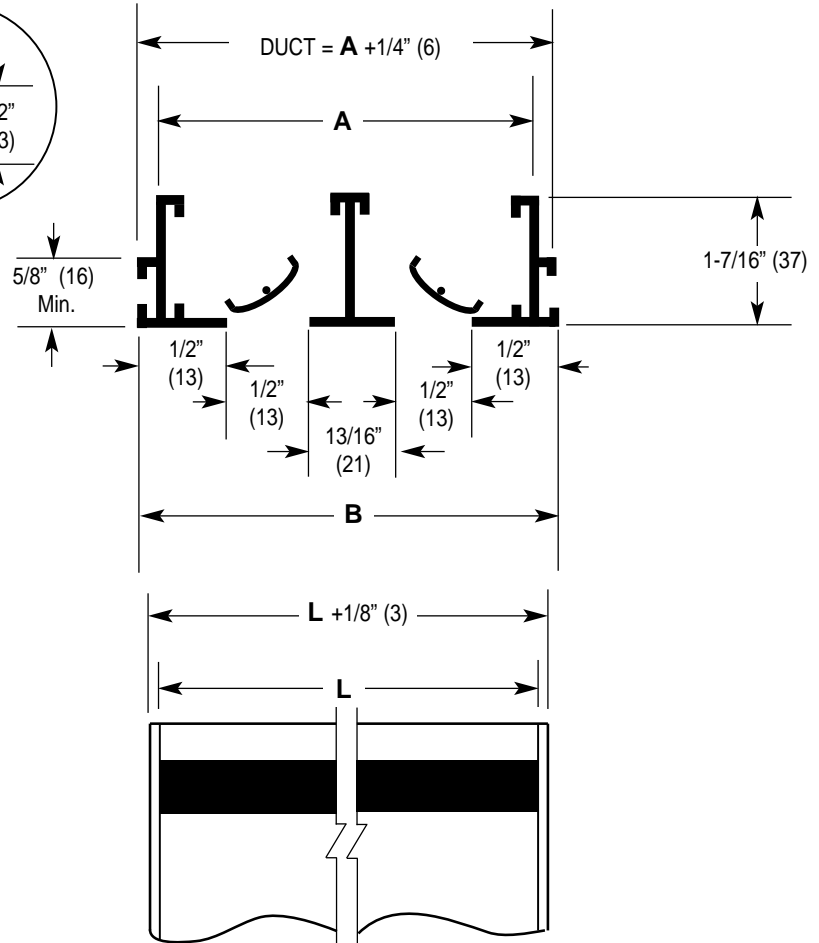

PERPENDICULAR

PARALLEL LEFT

PARALLEL RIGHT

BLANK OFF

PARALLEL ONE-WAY
MULTIPLE SLOT

PARALLEL TWO-WAY
MULTIPLE SLOT

DIMENSIONS LISTED IN INCHES (Millimeters)

Dim.	No. of Slots							
	1	2	3	4	5	6	7	8
A	1-3/8" (35)	2-11/16" (68)	4" (102)	5-5/16" (135)	6-5/8" (168)	7-15/16" (202)	9-1/4" (235)	10-9/16" (268)
B	1-1/2" (38)	2-13/16" (71)	4-1/8" (105)	5-7/16" (138)	6-3/4" (172)	8-1/16" (205)	9-3/4" (238)	10-11/16" (272)

- Notes:**
1. Duct length is "L" + 1/4" (6).
 2. Units have flat end caps that add 1/8" (3) to unit length.
 3. Maximum length "L" for one piece construction is 72" (1829).