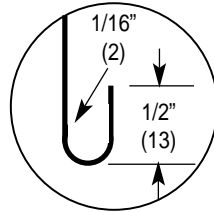

PERPENDICULAR

PARALLEL LEFT

PARALLEL RIGHT

BLANK OFF

PARALLEL ONE-WAY
MULTIPLE SLOT

PARALLEL TWO-WAY
MULTIPLE SLOT

DIMENSIONS LISTED IN INCHES (Millimeters)

Dim.	No. of Slots							
	1	2	3	4	5	6	7	8
A	1-3/8" (35)	2-11/16" (68)	4" (102)	5-5/16" (135)	6-5/8" (168)	7-15/16" (202)	9-1/4" (235)	10-9/16" (268)
B	1-1/2" (38)	2-13/16" (71)	4-1/8" (105)	5-7/16" (138)	6-3/4" (172)	8-1/16" (205)	9-3/4" (238)	10-11/16" (272)

- Notes:**
1. Duct length is "L" + 1/4" (6).
 2. Units have flat end caps that add 1/8" (3) to unit length.
 3. Maximum length "L" for one piece construction is 72" (1829).