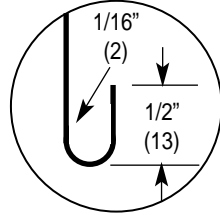

**SLOT PATTERN ADJUSTMENTS**

PERPENDICULAR

PARALLEL LEFT

PARALLEL RIGHT

BLANK OFF

PARALLEL ONE-WAY  
MULTIPLE SLOT

PARALLEL TWO-WAY  
MULTIPLE SLOT

**DIMENSIONS LISTED IN INCHES (Millimeters)**

Dim.	No. of Slots							
	1	2	3	4	5	6	7	8
A	1-3/8 (35)	2-11/16 (68)	4 (102)	5-5/16 (135)	6-5/8 (168)	7-15/16 (202)	9-1/4 (235)	10-9/16 (243)
B	1-1/2 (38)	2-13/16 (71)	4-1/8 (105)	5-7/16 (138)	6-3/4 (172)	8-1/16 (205)	9-3/4 (248)	10-11/16 (272)

- Notes:**
1. Duct length is "L" + 1/4" (6).
  2. Order units 1/8" (3) shorter than grid size.
  3. Units have flat end caps that add 1/8" (3) to unit length.
  4. Maximum length "L" for one piece construction is 72" (1829).