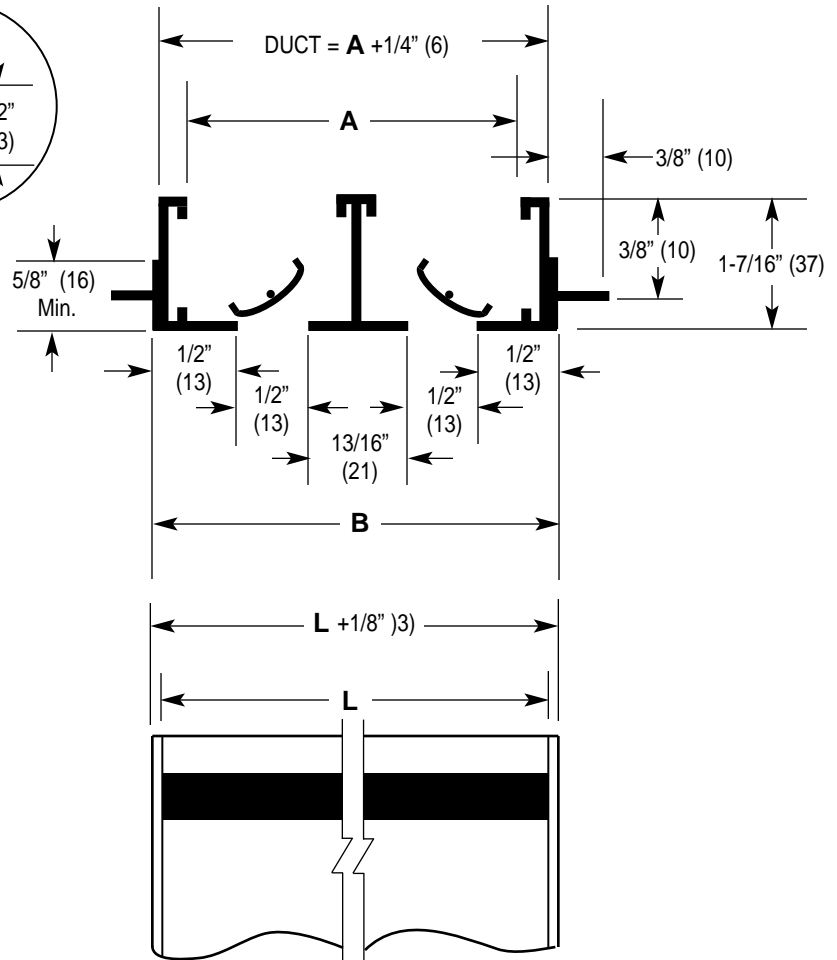

**SLOT PATTERN ADJUSTMENTS**

PERPENDICULAR

PARALLEL LEFT

PARALLEL RIGHT

BLANK OFF

PARALLEL ONE-WAY  
MULTIPLE SLOT

PARALLEL TWO-WAY  
MULTIPLE SLOT

**DIMENSIONS LISTED IN INCHES (Millimeters)**

Dim.	No. of Slots							
	1	2	3	4	5	6	7	8
A	1-3/8 (35)	2-11/16 (68)	4 (102)	5-5/16 (135)	6-5/8 (168)	7-15/16 (202)	9-1/4 (235)	10-9/16 (243)
B	1-1/2 (38)	2-13/16 (71)	4-1/8 (105)	5-7/16 (138)	6-3/4 (172)	8-1/16 (205)	9-3/4 (248)	10-11/16 (272)

- Notes:**
1. Duct length is "L" + 1/4" (6).
  2. Order units 1/8" (3) shorter than grid size.
  3. Units have flat end caps that add 1/8" (3) to unit length.
  4. Maximum length "L" for one piece construction is 72" (1829).