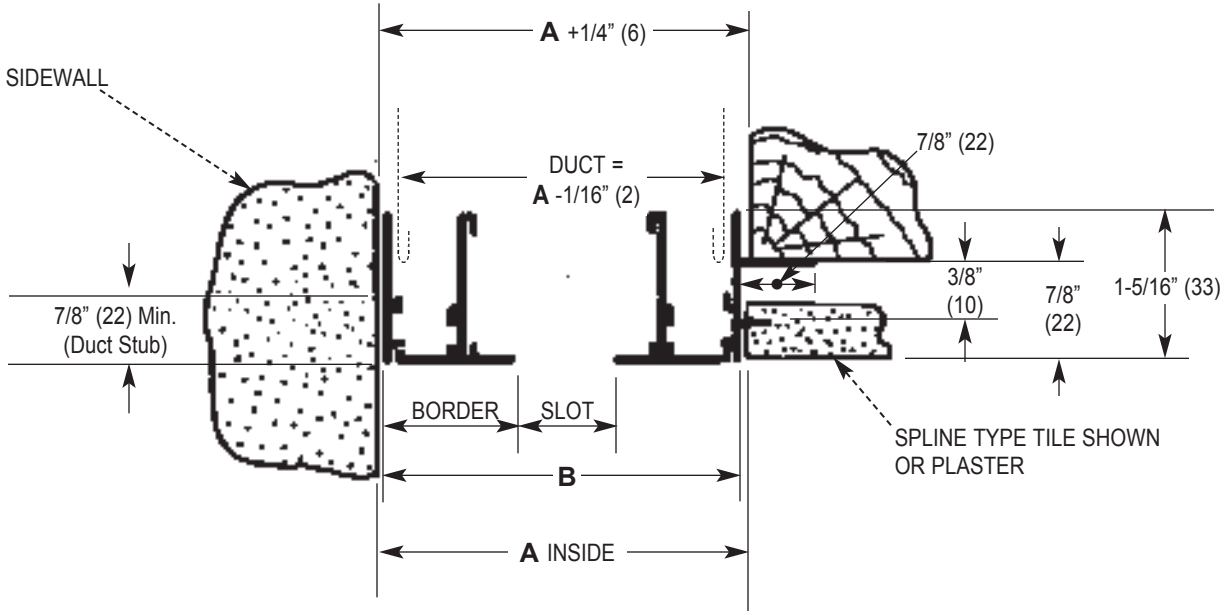

Imperial [IP] Dimensions
Metric (SI) in Parentheses

Air Specialties Express, 448 S. Main St., P. O. Box 930040, Verona, WI 53593-0040 Phone: (877)945-9175 Fax: (608)845-6470 www.airspecialties.com

DIMENSIONS LISTED IN INCHES (Millimeters)

When used with ASX plenums, check with the factory for framing clearances

Model: CH ³ B *** ⁹										
Border	Slot Size	Dim.	No. of Slots							
			1	2	3	4	5	6	7	8
13/16 (21)	1/2 (13)	A	2-3/16 (56)	3-1/2 (89)	4-13/16 (122)	6-1/8 (156)	7-7/16 (189)	8-3/4 (222)	10-1/16 (256)	11-3/8 (289)
		B	2-1/8 (54)	3-7/16 (87)	4-3/4 (121)	6-1/16 (154)	7-3/8 (187)	8-11/16 (221)	10 (254)	11-5/16 (287)
	3/4 (19)	A	2-7/16 (62)	4 (102)	5-9/16 (141)	7-1/8 (181)	8-11/16 (221)	10-1/4 (264)	11-13/16 (300)	13-3/8 (340)
1-1/8 (29)	1/2 (13)	A	2-13/16 (71)	4-1/8 (105)	5-7/17 (138)	6-3/4 (172)	8-1/16 (205)	9-3/8 (238)	10-11/16 (272)	12 (305)
		B	2-3/4 (70)	4-1/16 (103)	5-3/8 (137)	6-11/16 (170)	8 (203)	9-5/16 (270)	10-5/8 (270)	11-15/16 (303)
	3/4 (19)	A	23-1/16 (78)	4-5/8 (118)	6-3/16 (157)	7-3/4 (197)	9-5/16 (237)	10-7/8 (276)	12-7/16 (316)	14 (356)
1 (25)	1/2 (13)	A	3-5/16 (84)	5-3/8 (137)	7-7/16 (189)	9-1/2 (241)	11-9/16 (294)	13-5/8 (346)	15-11/16 (399)	17-3/4 (451)
		B	3-1/4 (83)	5-5/16 (135)	7-3/8 (187)	9-7/16 (240)	11-1/2 (292)	13-9/16 (345)	15-5/8 (370)	17-11/16 (449)
	3/4 (19)	A	3-1/4 (83)	5-5/16 (135)	7-3/8 (187)	9-7/16 (240)	11-1/2 (292)	13-9/16 (345)	15-5/8 (370)	17-11/16 (449)

RECOMMENDED LOCATION OF INSTALLATION SPACER—DISCARD BEFORE MOUNTING CHANNELAIRE