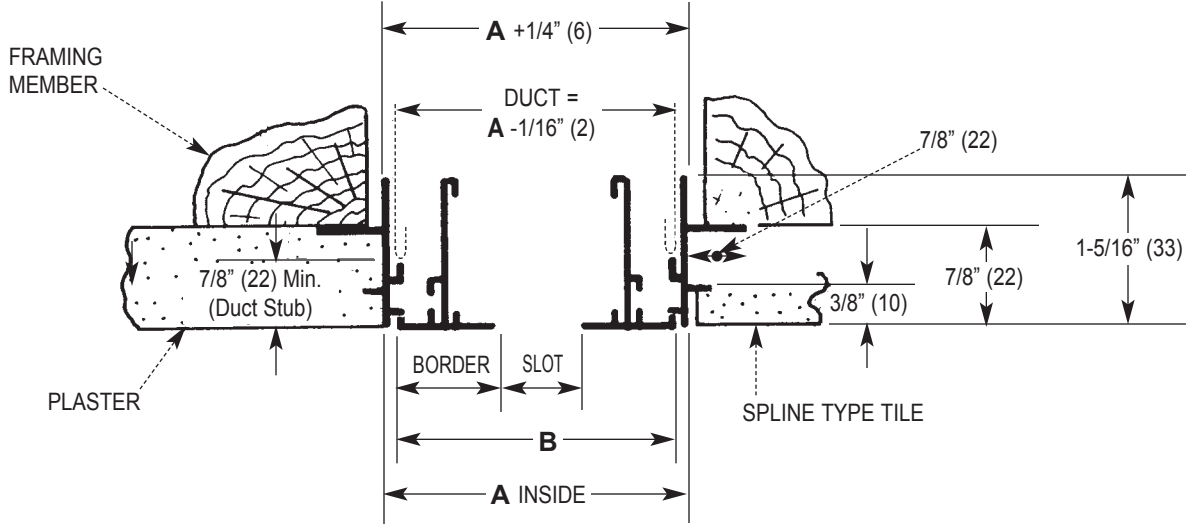

Imperial [IP] Dimensions
Metric (SI) in Parentheses

Air Specialties Express, 448 S. Main St., P. O. Box 930040, Verona, WI 53593-0040 Phone: (877)945-9175 Fax: (608)845-6470 www.airspecialties.com

DIMENSIONS LISTED IN INCHES (Millimeters)

When used with ASX plenums, check with the factory for framing clearances

Model: CH ³ B**** ⁹

Border	Slot Size	Dim.	No. of Slots							
			1	2	3	4	5	6	7	8
13/16 (21)	1/2 (13)	A	2-3/16 (56)	3-1/2 (89)	4-13/16 (122)	6-1/8 (156)	7-7/16 (189)	8-3/4 (222)	10-1/16 (256)	11-3/8 (289)
		B	2-1/8 (54)	3-7/16 (87)	4-3/4 (121)	6-1/16 (154)	7-3/8 (187)	8-11/16 (221)	10 (254)	11-5/16 (287)
	3/4 (19)	A	2-7/16 (62)	4 (102)	5-9/16 (141)	7-1/8 (181)	8-11/16 (221)	10-1/4 (264)	11-13/16 (300)	13-3/8 (340)
1-1/8 (29)	1/2 (13)	A	2-13/16 (71)	4-1/8 (105)	5-7/17 (138)	6-3/4 (172)	8-1/16 (205)	9-3/8 (238)	10-11/16 (272)	12 (305)
		B	2-3/4 (70)	4-1/16 (103)	5-3/8 (137)	6-11/16 (170)	8 (203)	9-5/16 (270)	10-5/8 (270)	11-15/16 (303)
	3/4 (19)	A	23-1/16 (78)	4-5/8 (118)	6-3/16 (157)	7-3/4 (197)	9-5/16 (237)	10-7/8 (276)	12-7/16 (316)	14 (356)
1 (25)	1/2 (13)	A	3-5/16 (84)	5-3/8 (137)	7-7/16 (189)	9-1/2 (241)	11-9/16 (294)	13-5/8 (346)	15-11/16 (399)	17-3/4 (451)
		B	3-1/4 (83)	5-5/16 (135)	7-3/8 (187)	9-7/16 (240)	11-1/2 (292)	13-9/16 (345)	15-5/8 (370)	17-11/16 (449)
	3/4 (19)	A	3-1/4 (83)	5-5/16 (135)	7-3/8 (187)	9-7/16 (240)	11-1/2 (292)	13-9/16 (345)	15-5/8 (370)	17-11/16 (449)

RECOMMENDED LOCATION OF INSTALLATION SPACER—DISCARD BEFORE MOUNTING CHANNELAIRE