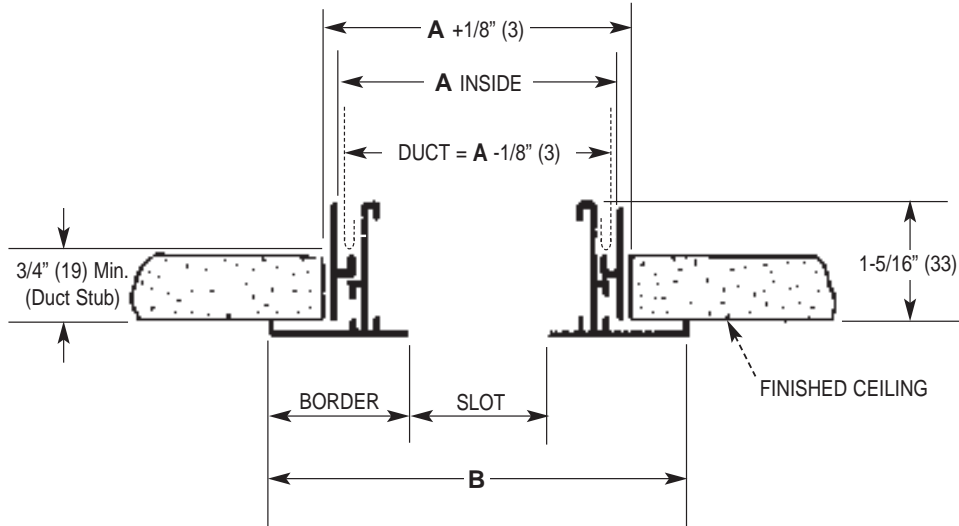

Imperial [IP] Dimensions
Metric (SI) In Parentheses

Air Specialties Express, 448 S. Main St., P. O. Box 930040, Verona, WI 53593-0040 Phone: (877)945-9175 Fax: (608)845-6470 www.airspecialties.com

DIMENSIONS LISTED IN INCHES (Millimeters)

When used with ASX plenums, check with the factory for framing clearances

Model: CH ³ B **** ⁹											
Unit Type	Border	Slot Size	Dim.	No. of Slots							
				1	2	3	4	5	6	7	8
A	13/16 (21)	1/2 (13)	A	1-3/4 (45)	1-1/6 (78)	4-3/8 (111)	5-11/16 (145)	7 (178)	8-5/16 (211)	9-5/8 (245)	10-15/16 (278)
			B	2-1/8 (54)	3-7/16 (87)	4-3/4 (121)	6-1/16 (154)	7-3/8 (187)	8-11/16 (221)	10 (254)	11-5/16 (287)
C	13/16 (21)	3/4 (19)	A	2 (51)	3-9/16 (91)	5-1/8 (130)	6-11/16 (170)	8-1/4 (210)	9-13/16 (249)	11-3/8 (289)	12-15/16 (329)
			B	2-3/8 (60)	3-15/16 (100)	5-1/2 (140)	7-1/16 (179)	8-5/8 (219)	10-3/16 (259)	11-3/4 (298)	13-5/16 (338)
	13/16 (21)	1 (25)	A B	NOT AVAILABLE							
B		1/2 (13)	A	1-3/4 (45)	3-1/16 (78)	4-3/8 (111)	5-11/16 (148)	7 (178)	8-5/16 (211)	9-5/8 (245)	10-15/16 (278)
			B	2-3/4 (70)	4-1/16 (87)	5-3/8 (137)	6-11/16 (170)	8 (203)	9-5/16 (237)	10-5/8 (270)	11-15/16 (303)
D	1-1/8 (29)	3/4 (19)	A	2 (51)	3-9/16 (91)	5-1/8 (130)	6-11/16 (170)	8-1/4 (210)	9-13/16 (249)	11-3/8 (289)	12-15/16 (329)
			B	3 (76)	4-9/16 (116)	6-1/8 (156)	7-11/16 (195)	9-1/3 (235)	10-13/16 (275)	12-3/8 (314)	13-15/16 (354)
F		1 (25)	A	2-1/4 (64)	4-9/16 (116)	6-5/8 (168)	8-11/16 (221)	10-3/4 (273)	12-13/16 (325)	14-7/8 (378)	16-15/16 (430)
			B	3-1/4 (83)	5-5/16 (135)	7-3/8 (187)	9-7/16 (240)	11-1/2 (292)	13-9/16 (345)	15-5/8 (370)	17-11/16 (499)

RECOMMENDED LOCATION OF INSTALLATION SPACER—DISCARD BEFORE MOUNTING CHANNELAIRE

SPACER MAINTAINS CORRECT OPENING FOR CHANNELAIRE