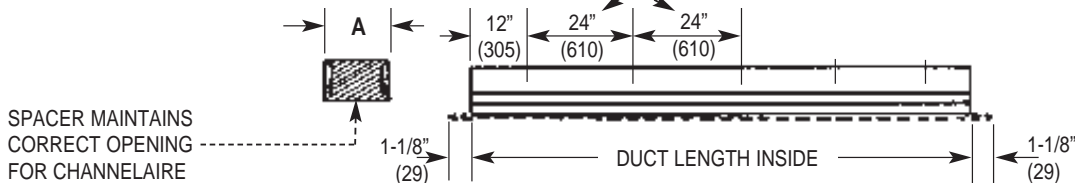

DIMENSIONS LISTED IN INCHES (Millimeters)

When used with ASX plenums, check with the factory for framing clearances

Model: CH ³ B **** ⁹											
Unit Type	Border	Slot Size	Dim.	No. of Slots							
				1	2	3	4	5	6	7	8
A	13/16 (21)	1/2 (13)	A	1-3/4 (45)	1-1/6 (78)	4-3/8 (111)	5-11/16 (145)	7 (178)	8-5/16 (211)	9-5/8 (245)	10-15/16 (278)
			B	2-1/8 (54)	3-7/16 (87)	4-3/4 (121)	6-1/16 (154)	7-3/8 (187)	8-11/16 (221)	10 (254)	11-5/16 (287)
C	13/16 (21)	3/4 (19)	A	2 (51)	3-9/16 (91)	5-1/8 (130)	6-11/16 (170)	8-1/4 (210)	9-13/16 (249)	11-3/8 (289)	12-15/16 (329)
			B	2-3/8 (60)	3-15/16 (100)	5-1/2 (140)	7-1/16 (179)	8-5/8 (219)	10-3/16 (259)	11-3/4 (298)	13-5/16 (338)
	13/16 (21)	1 (25)	A B	NOT AVAILABLE							
B		1/2 (13)	A	1-3/4 (45)	3-1/16 (78)	4-3/8 (111)	5-11/16 (148)	7 (178)	8-5/16 (211)	9-5/8 (245)	10-15/16 (278)
			B	2-3/4 (70)	4-1/16 (87)	5-3/8 (137)	6-11/16 (170)	8 (203)	9-5/16 (237)	10-5/8 (270)	11-15/16 (303)
D	1-1/8 (29)	3/4 (19)	A	2 (51)	3-9/16 (91)	5-1/8 (130)	6-11/16 (170)	8-1/4 (210)	9-13/16 (249)	11-3/8 (289)	12-15/16 (329)
			B	3 (76)	4-9/16 (116)	6-1/8 (156)	7-11/16 (195)	9-1/3 (235)	10-13/16 (275)	12-3/8 (314)	13-15/16 (354)
F		1 (25)	A	2-1/4 (64)	4-9/16 (116)	6-5/8 (168)	8-11/16 (221)	10-3/4 (273)	12-13/16 (325)	14-7/8 (378)	16-15/16 (430)
			B	3-1/4 (83)	5-5/16 (135)	7-3/8 (187)	9-7/16 (240)	11-1/2 (292)	13-9/16 (345)	15-5/8 (370)	17-11/16 (499)

RECOMMENDED LOCATION OF INSTALLATION SPACER—DISCARD BEFORE MOUNTING CHANNELAIRE