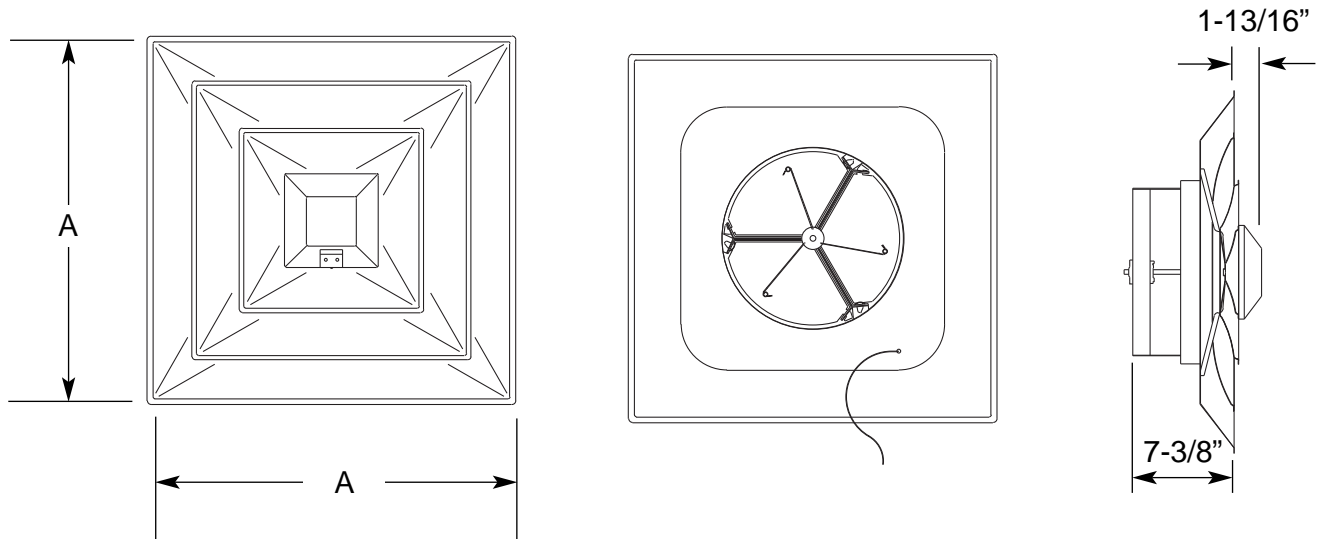

Imperial [IP] Dimensions
Metric (SI) in Parentheses

Air Specialties Express, 448 S. Main St., P. O. Box 930040, Verona, WI 53593-0040 Phone: (877)945-9175 Fax: (608)845-6504 www.airspecialties.com

Model Number	Nominal Duct Size (Dia. In.)	A	Actual Inlet Dimension
SRAD 2406	6 (152)	23-3/4 (603)	5-7/8 (149)
SRAD 2407	7 (178)	23-3/4 (603)	6-7/8 (175)
SRAD 2408	8 (203)	23-3/4 (603)	7-7/8 (200)
SRAD 2410	10 (254)	23-3/4 (603)	9-7/8 (251)
SRAD 2412	12 (305)	23-3/4 (603)	11-7/8 (302)
SRAD 2414	14 (356)	23-3/4 (603)	13-7/8 (352)
SRAD 2416	16 (406)	23-3/4 (603)	15-7/8 (403)

NOTES:

- Stamped steel construction
- 24 x 24 lay in diffuser
- 6", 7", 8", 10", 12", 14", 16" inlet sizes available
- Remote can be hand held or wall mounted
- Remote uses radio frequencies (FCC approved), not infra-red frequencies. This allows for longer distance, more consistent control and is not affected by line of sight obstructions.
- Remote can handle up to 32 zones, with several units per zone.
- Total versatility in controlling settings. Diffusers can be controlled the following ways:
 - Separate remote for each diffuser
 - One remote to control all diffusers in one adjustment
 - One remote to control diffusers individually
- Uses 24 volt AC from step down transformer. Optional 120/240 volt or 277 volt step down transformer is available. One transformer can handle up to six diffusers.
- In the event of a power outage, the programming chips will retain all data.
- Standard finish is electrocoat acrylic baked enamel. Standard color is #11 ASX bright white.