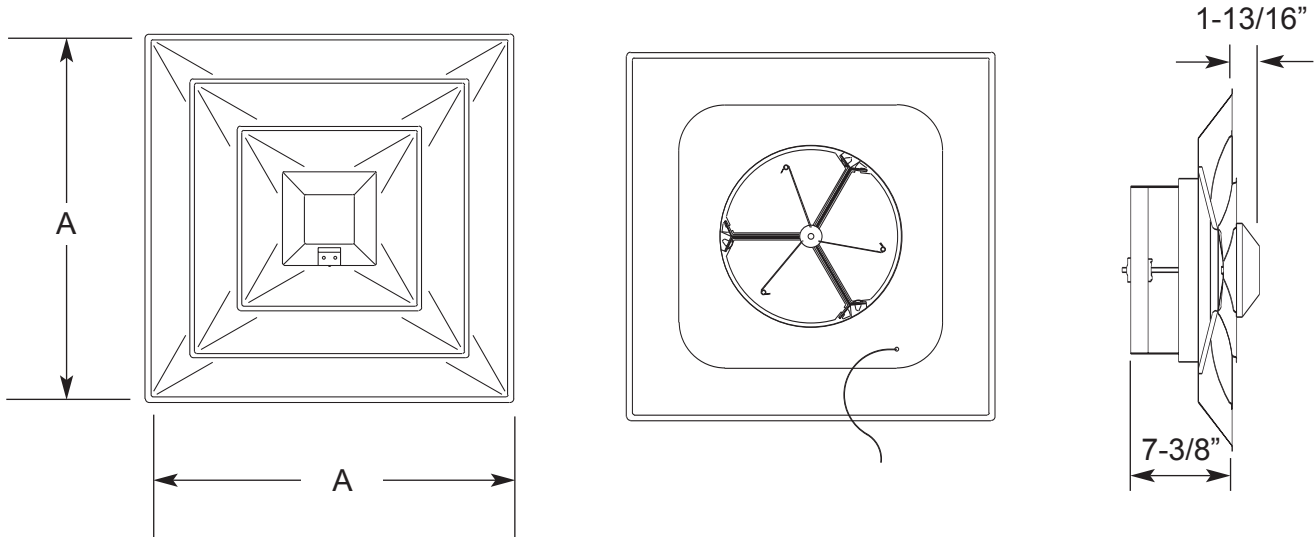

Imperial [IP] Dimensions
Metric (SI) in Parentheses

Air Specialties Express, 448 S. Main St., P. O. Box 930040, Verona, WI 53593-0040 Phone: (877)945-9175 Fax: (608)845-6470 www.airspecialties.com

Model Number	Nominal Duct Size (Dia. In.)	A	Actual Inlet Dimension
SRAD 2406	6 (152)	23-3/4 (603)	5-7/8 (149)
SRAD 2407	7 (178)	23-3/4 (603)	6-7/8 (175)
SRAD 2408	8 (203)	23-3/4 (603)	7-7/8 (200)
SRAD 2410	10 (254)	23-3/4 (603)	9-7/8 (251)
SRAD 2412	12 (305)	23-3/4 (603)	11-7/8 (302)
SRAD 2414	14 (356)	23-3/4 (603)	13-7/8 (352)
SRAD 2416	16 (406)	23-3/4 (603)	15-7/8 (403)

NOTES:

- Stamped steel construction
- 24 x 24 lay in diffuser
- 6", 7", 8", 10", 12", 14", 16" inlet sizes available
- Remote can be hand held or wall mounted
- Remote uses radio frequencies (FCC approved), not infra-red frequencies. This allows for longer distance, more consistent control and is not affected by line of sight obstructions.
- Remote can handle up to 32 zones, with several units per zone.
- Total versatility in controlling settings. Diffusers can be controlled the following ways:
 - Separate remote for each diffuser
 - One remote to control all diffusers in one adjustment
 - One remote to control diffusers individually
- Uses 24 volt AC from step down transformer. Optional 120/240 volt or 277 volt step down transformer is available. One transformer can handle up to six diffusers.
- In the event of a power outage, the programming chips will retain all data.
- Standard finish is electrocoat acrylic baked enamel. Standard color is #11 ASX bright white.