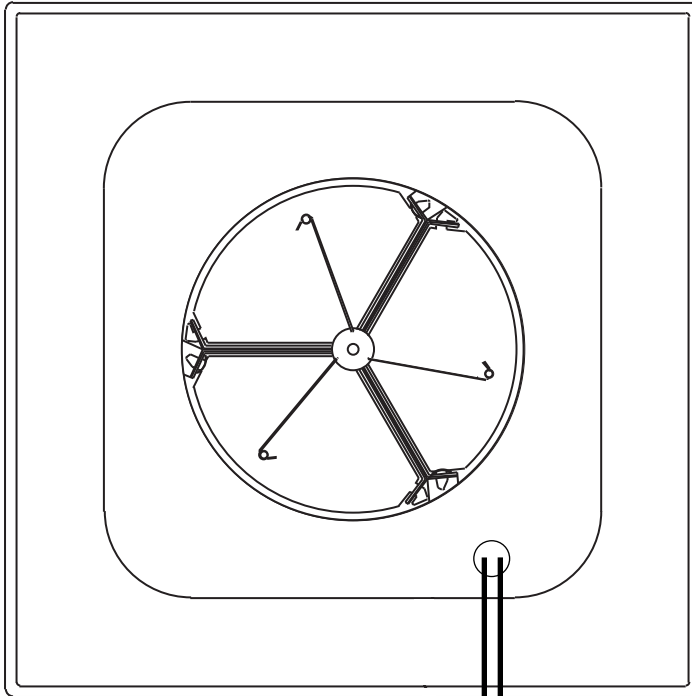

Imperial [IP] Dimensions
Metric (SI) in Parentheses

CARNES COMPANY, 448 S. Main St., P. O. Box 930040, Verona, WI 53593-0040 Phone (608) 845.6411 Fax: (608) 845.6470 carnes@carnes.com

It does not matter which of the (2) black wires is connected to the blue and yellow wires of the transformer.