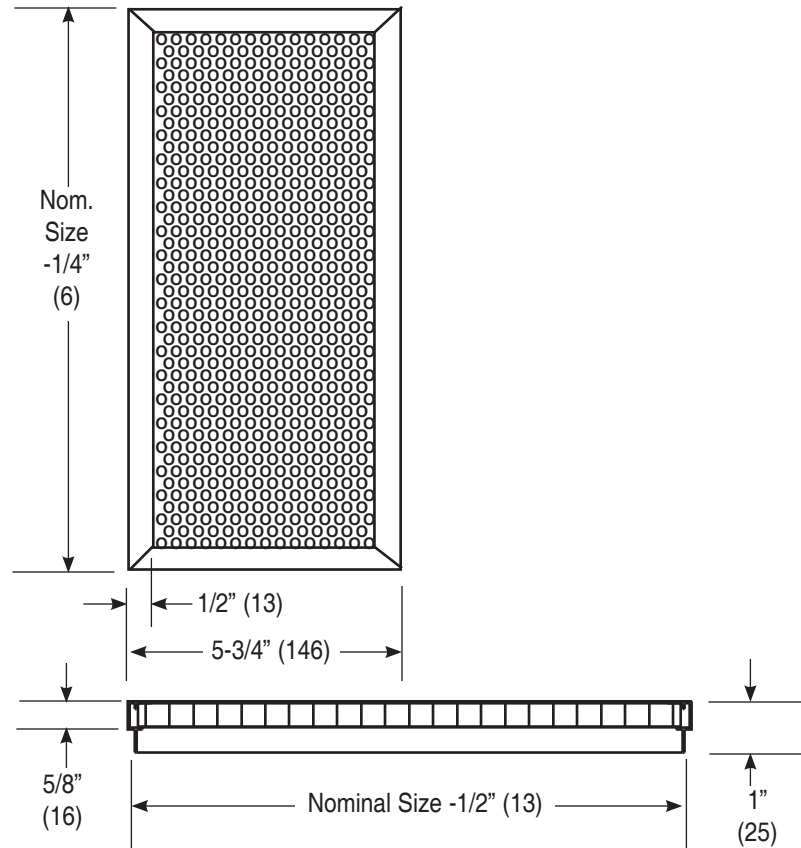

Imperial [IP] Dimensions  
Metric (SI) in Parentheses

CARNES COMPANY 448 S. Main St., P. O. Box 930040, Verona, WI 53593-0040 Phone: (608)845-6411 Fax: (608)845-6504 www.carnes.com

### Notes:

1. Standard color is #11 Bright White. Other colors are available on request.
2. For USG® Logix™ flat ceiling grid system only (DT series).
3. Frame is aluminum.
4. 51% free area perforated.