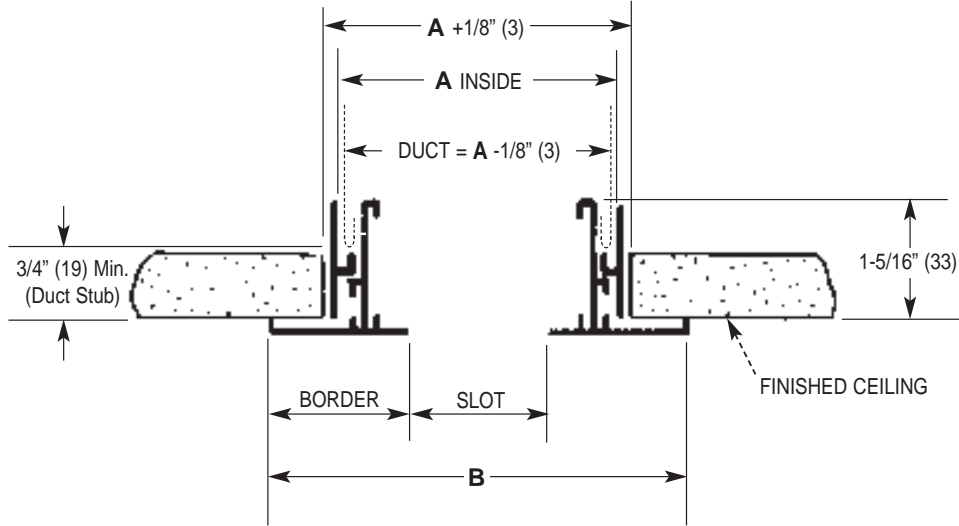

Imperial [IP] Dimensions
Metric (SI) in Parentheses

CARNES COMPANY 448 S. Main St., P. O. Box 930040, Verona, WI 53593-0040 Phone: (608)845-6411 Fax: (608)845-6470 www.carnes.com

DIMENSIONS LISTED IN INCHES (Millimeters)

When used with Carnes plenums, check with the factory for framing clearances

Model: CH ³ B **** ⁹											
Unit Type	Border	Slot Size	Dim.	No. of Slots							
				1	2	3	4	5	6	7	8
A	13/16 (21)	1/2 (13)	A	1-3/4 (45)	1-1/6 (78)	4-3/8 (111)	5-11/16 (145)	7 (178)	8-5/16 (211)	9-5/8 (245)	10-15/16 (278)
			B	2-1/8 (54)	3-7/16 (87)	4-3/4 (121)	6-1/16 (154)	7-3/8 (187)	8-11/16 (221)	10 (254)	11-5/16 (287)
C	13/16 (21)	3/4 (19)	A	2 (51)	3-9/16 (91)	5-1/8 (130)	6-11/16 (170)	8-1/4 (210)	9-13/16 (249)	11-3/8 (289)	12-15/16 (329)
			B	2-3/8 (60)	3-15/16 (100)	5-1/2 (140)	7-1/16 (179)	8-5/8 (219)	10-3/16 (259)	11-3/4 (298)	13-5/16 (338)
	13/16 (21)	1 (25)	A B	NOT AVAILABLE							
B		1/2 (13)	A	1-3/4 (45)	3-1/16 (78)	4-3/8 (111)	5-11/16 (148)	7 (178)	8-5/16 (211)	9-5/8 (245)	10-15/16 (278)
			B	2-3/4 (70)	4-1/16 (87)	5-3/8 (137)	6-11/16 (170)	8 (203)	9-5/16 (237)	10-5/8 (270)	11-15/16 (303)
D	1-1/8 (29)	3/4 (19)	A	2 (51)	3-9/16 (91)	5-1/8 (130)	6-11/16 (170)	8-1/4 (210)	9-13/16 (249)	11-3/8 (289)	12-15/16 (329)
			B	3 (76)	4-9/16 (116)	6-1/8 (156)	7-11/16 (195)	9-1/3 (235)	10-13/16 (275)	12-3/8 (314)	13-15/16 (354)
F		1 (25)	A	2-1/4 (64)	4-9/16 (116)	6-5/8 (168)	8-11/16 (221)	10-3/4 (273)	12-13/16 (325)	14-7/8 (378)	16-15/16 (430)
			B	3-1/4 (83)	5-5/16 (135)	7-3/8 (187)	9-7/16 (240)	11-1/2 (292)	13-9/16 (345)	15-5/8 (370)	17-11/16 (499)

RECOMMENDED LOCATION OF INSTALLATION SPACER—DISCARD BEFORE MOUNTING CHANNELAIRE

SPACER MAINTAINS CORRECT OPENING FOR CHANNELAIRE