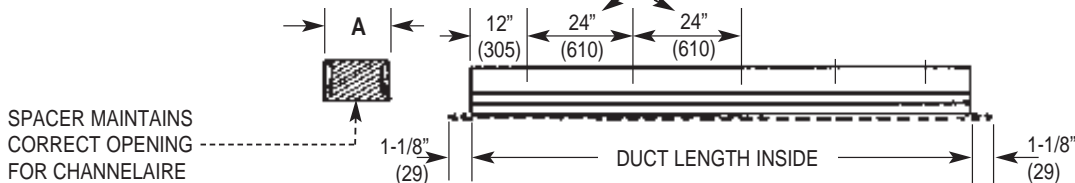

DIMENSIONS LISTED IN INCHES (Millimeters)

When used with Carnes plenums, check with the factory for framing clearances

Model: CH ³ B **** ⁹											
Unit Type	Border	Slot Size	Dim.	No. of Slots							
				1	2	3	4	5	6	7	8
A	13/16 (21)	1/2 (13)	A	1-3/4 (45)	1-1/6 (78)	4-3/8 (111)	5-11/16 (145)	7 (178)	8-5/16 (211)	9-5/8 (245)	10-15/16 (278)
			B	2-1/8 (54)	3-7/16 (87)	4-3/4 (121)	6-1/16 (154)	7-3/8 (187)	8-11/16 (221)	10 (254)	11-5/16 (287)
C	13/16 (21)	3/4 (19)	A	2 (51)	3-9/16 (91)	5-1/8 (130)	6-11/16 (170)	8-1/4 (210)	9-13/16 (249)	11-3/8 (289)	12-15/16 (329)
			B	2-3/8 (60)	3-15/16 (100)	5-1/2 (140)	7-1/16 (179)	8-5/8 (219)	10-3/16 (259)	11-3/4 (298)	13-5/16 (338)
	13/16 (21)	1 (25)	A B	NOT AVAILABLE							
B		1/2 (13)	A	1-3/4 (45)	3-1/16 (78)	4-3/8 (111)	5-11/16 (148)	7 (178)	8-5/16 (211)	9-5/8 (245)	10-15/16 (278)
			B	2-3/4 (70)	4-1/16 (87)	5-3/8 (137)	6-11/16 (170)	8 (203)	9-5/16 (237)	10-5/8 (270)	11-15/16 (303)
D	1-1/8 (29)	3/4 (19)	A	2 (51)	3-9/16 (91)	5-1/8 (130)	6-11/16 (170)	8-1/4 (210)	9-13/16 (249)	11-3/8 (289)	12-15/16 (329)
			B	3 (76)	4-9/16 (116)	6-1/8 (156)	7-11/16 (195)	9-1/3 (235)	10-13/16 (275)	12-3/8 (314)	13-15/16 (354)
F		1 (25)	A	2-1/4 (64)	4-9/16 (116)	6-5/8 (168)	8-11/16 (221)	10-3/4 (273)	12-13/16 (325)	14-7/8 (378)	16-15/16 (430)
			B	3-1/4 (83)	5-5/16 (135)	7-3/8 (187)	9-7/16 (240)	11-1/2 (292)	13-9/16 (345)	15-5/8 (370)	17-11/16 (499)

RECOMMENDED LOCATION OF INSTALLATION SPACER—DISCARD BEFORE MOUNTING CHANNELAIRE