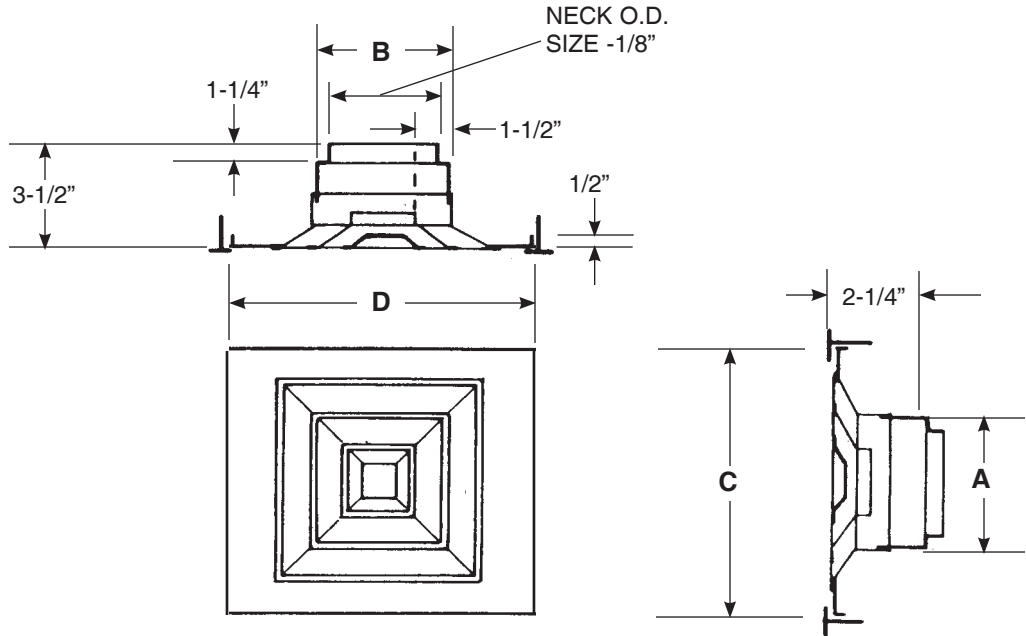

Imperial [IP] Dimensions
Metric (SI) on Reverse

CARNES COMPANY 448 S. Main St., P. O. Box 930040, Verona, WI 53593-0040 Phone: (608)845-6411 Fax: (608)845-6504 www.carnes.com

SQUARE

ADJUSTMENT

Two spring-loaded pins, four-pin suspension to ceiling plate. Removable and interchangeable center core assembly.

Notes:

- ① Order standard SEEA which has an outside of 11-13/16" x 11-13/16".
- ② Order standard SEEA which has an outside of 23-13/16" x 23-13/16".
- ③ Standard finish is Carnes #11 Bright White electrocoat.

For other sizes and panel sizes contact Carnes Company Sales Department.

X = Sizes Available

DIMENSIONS LISTED IN INCHES

NECK SIZE	SIZE A x B	PANEL - C x D				
		11-3/4 x 11-3/4	11-3/4 x 23-3/4	23-3/4 x 23-3/4	23-3/4 x 47-3/4	47-3/4 x 47-3/4
4	6 x 6	X	X	X	X	X
5	6 x 6	X	X	X	X	X
6	6 x 6	X	X	X	X	X
6	9 x 9	①	X	X	X	X
8	9 x 9	①	X	X	X	X
9	9 x 9	①	X	X	X	X
10	12 x 12	—	—	X	X	X
12	12 x 12	—	—	X	X	X
12	15 x 15	—	—	X	X	X
14	15 x 15	—	—	X	X	X
15	15 x 15	—	—	X	X	X
16	18 x 18	—	—	X	X	X
18	18 x 18	—	—	X	X	X
18	21 x 21	—	—	②	X	X
20	21 x 21	—	—	②	X	X
21	21 x 21	—	—	②	X	X
22	24 x 24	—	—	—	—	X
24	24 x 24	—	—	—	—	X