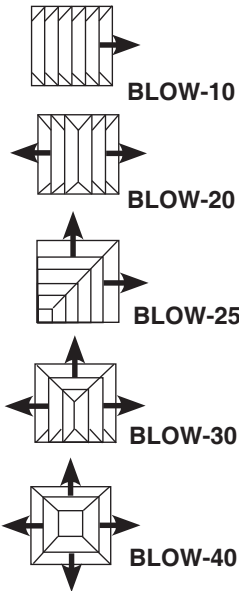

SQUARE

ADJUSTMENT

Two spring-loaded pins, four-pin suspension to ceiling plate. Removable and interchangeable center core assembly.

Notes:

- ① Order standard SEEA which has an outside of 299mm x 299mm.
- ② Order standard SEEA which has an outside of 299mm x 603mm.
- ③ Standard finish is Carnes # 11 Bright White electrocoat.

For other sizes and panel sizes contact Carnes Company Sales Department.

X = Sizes Available

DIMENSIONS LISTED IN MILLIMETERS						
NECK SIZE	SIZE A x B	PANEL - C x D				
		299 x 299	299 x 603	603 x 603	603 x 1213	1213 x 1213
102	152 x 152	X	X	X	X	X
127	152 x 152	X	X	X	X	X
152	152 x 152	X	X	X	X	X
152	22 x 229	①	X	X	X	X
203	22 x 229	①	X	X	X	X
229	22 x 229	①	X	X	X	X
254	305 x 305	—	—	X	X	X
305	305 x 305	—	—	X	X	X
305	381 x 381	—	—	X	X	X
356	381 x 381	—	—	X	X	X
381	381 x 381	—	—	X	X	X
406	457 x 457	—	—	X	X	X
457	457 x 457	—	—	X	X	X
457	533 x 533	—	—	②	X	X
508	533 x 533	—	—	②	X	X
533	533 x 533	—	—	②	X	X
559	610 x 610	—	—	—	—	X
610	610 x 610	—	—	—	—	X