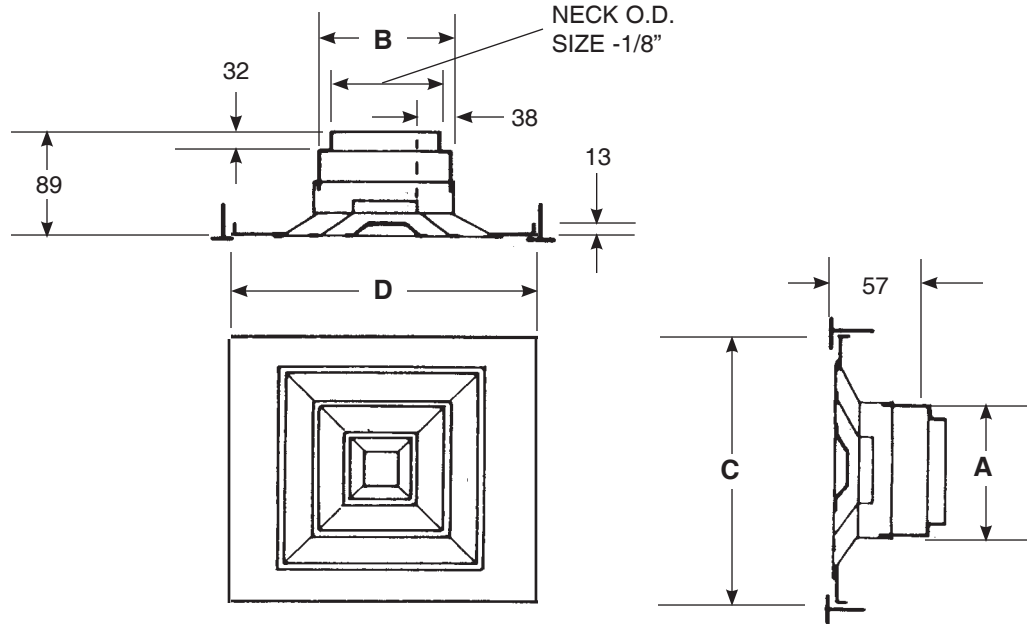

Imperial [IP] Dimensions
Metric (SI) on Reverse

CARNES COMPANY 448 S. Main St., P. O. Box 930040, Verona, WI 53593-0040 Phone: (608)845-6411 Fax: (608)845-6504 www.carnes.com